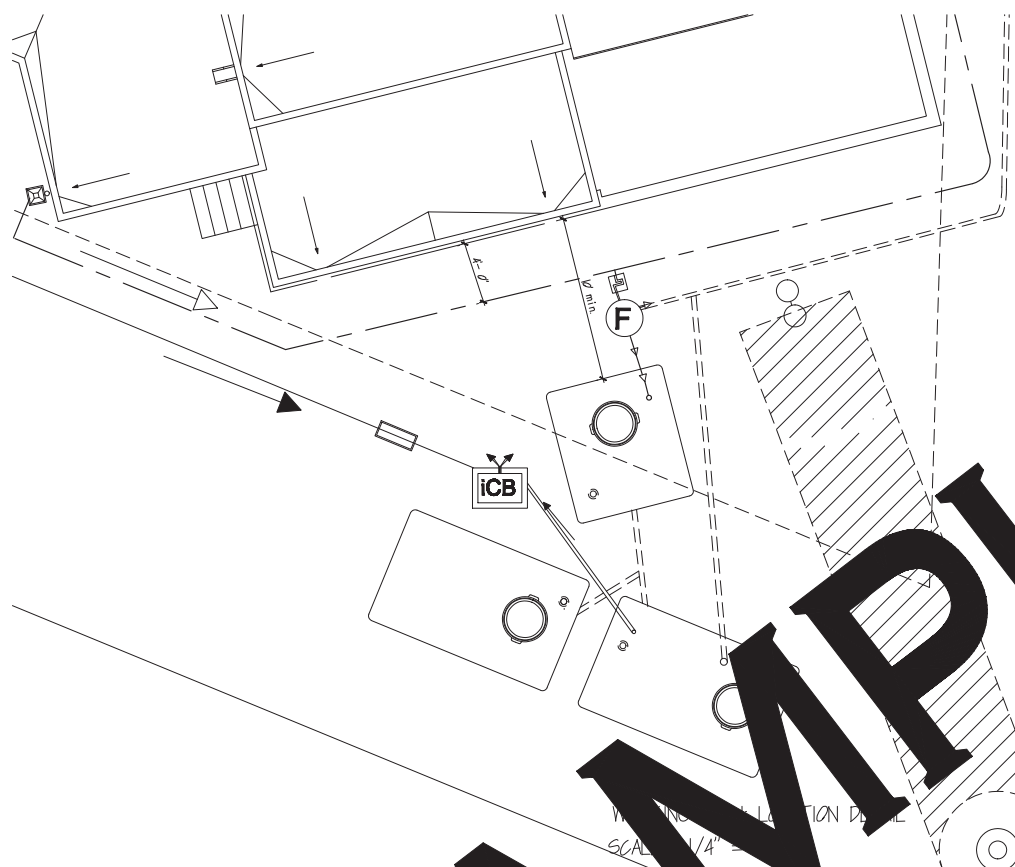

SYSTEM DESIGNER:
HARVEST H2O
CITY BUS. LIC. #10-00096388
537 GARCIA ST.
SANTA FE, NM 87505-5498

RESIDENCE
RAINWATER HARVEST SYS.
SANTA FE, NEW MEXICO

DRAFTED BY:
KARI BREMER
REVISIONS:
20 SEPT 2010
11 OCT 2010

W2

SAMPLE NOT FOR CONSTRUCTION