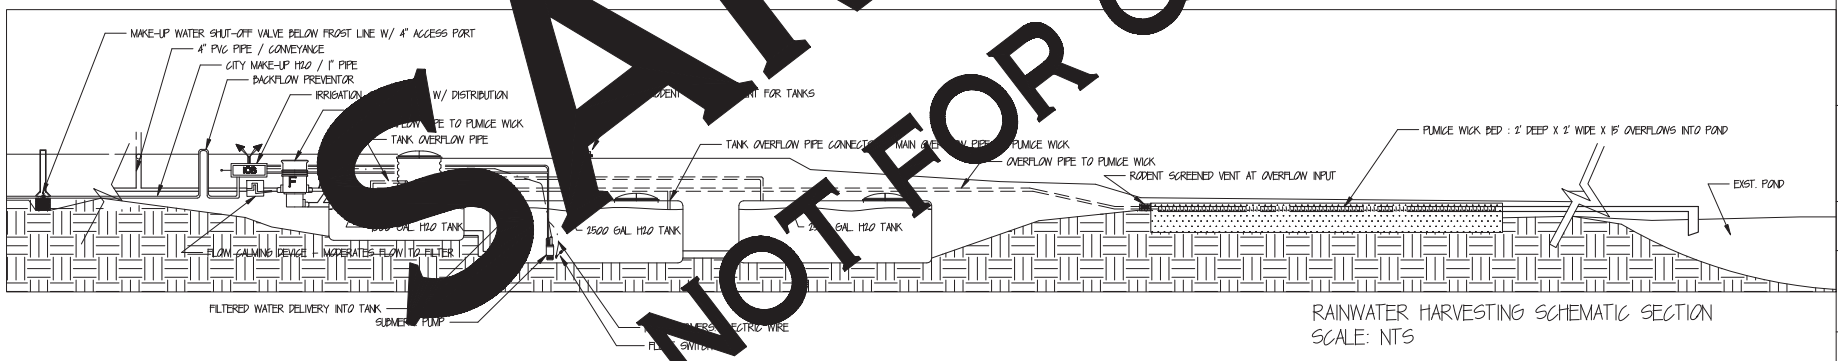

SYSTEM DESIGNER:
HARVEST H2O
CITY BUS. LIC. #10-00096388
537 GARCIA ST.
SANTA FE, NM 87505-5498

RESIDENCE
RAINWATER HARVEST SYS.
SANTA FE, NEW MEXICO

DRAFTED BY:
KARI BREMER
REVISIONS:
20 SEPT 2010
11 OCT 2010

W2

SAMPLE NOT FOR CONSTRUCTION